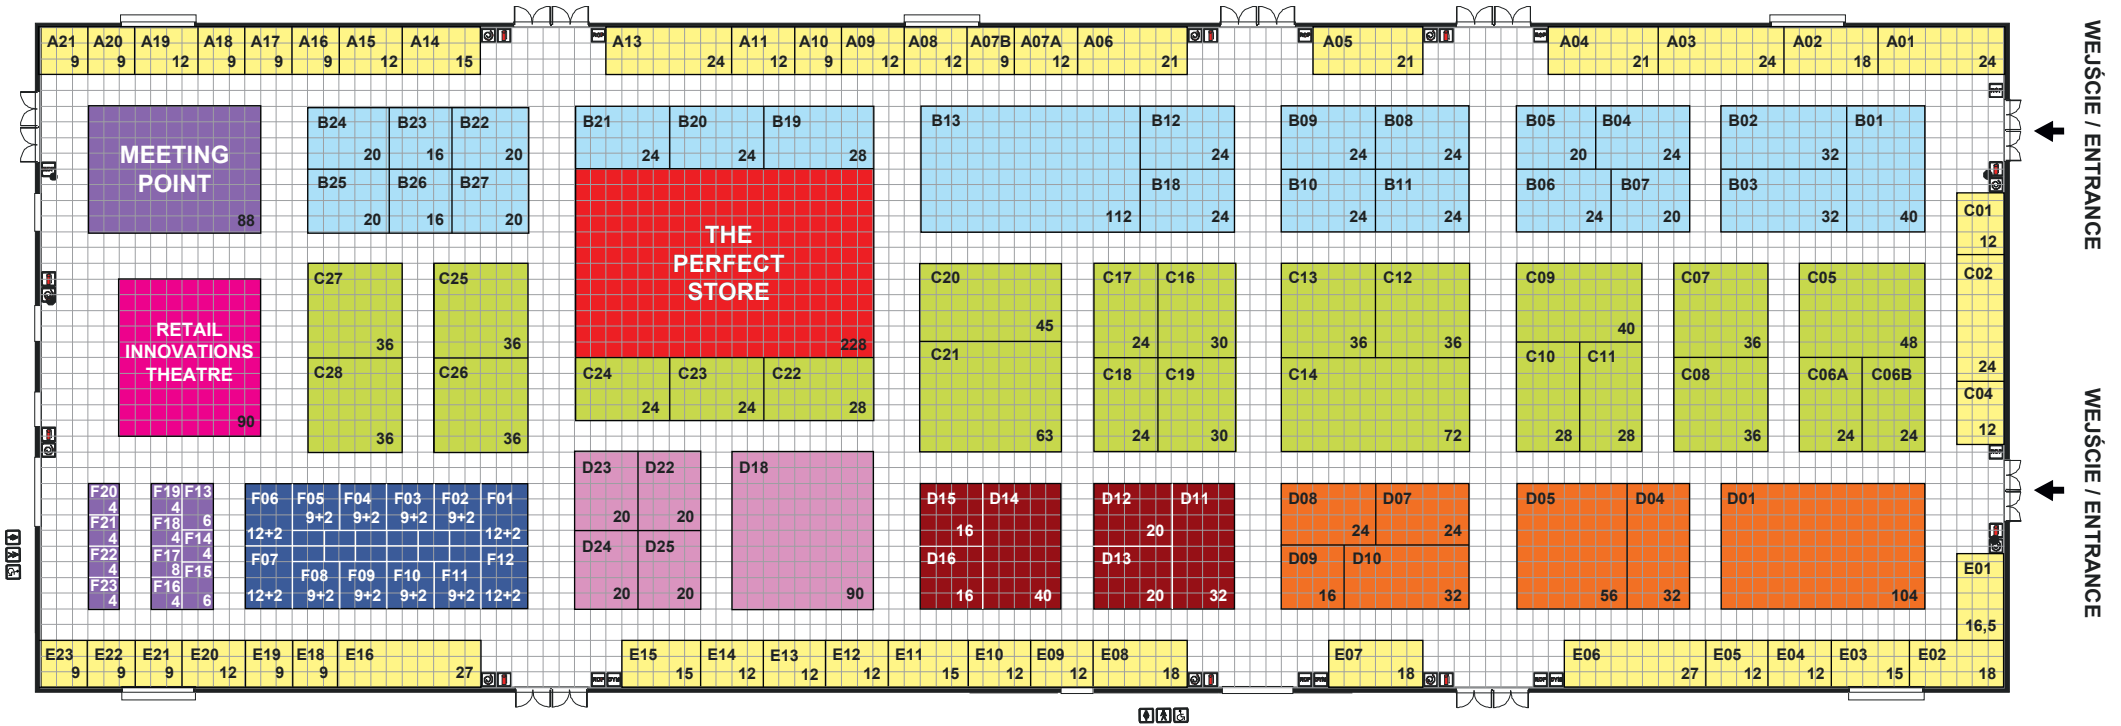

Plan stoisk na kolejnych stronach
Floor plan on the following pages

- RETAIL TECHNOLOGY
- STORE DESIGN
- EQUIPMENT & SERVICES
- MIXED ZONE
- SALON DIGITAL SIGNAGE
- SALON IT & E-COMMERCE
- SALON GASTRO
- START-UP

WEJŚCIE / ENTRANCE

WEJŚCIE / ENTRANCE

LUNCH & MEETING POINT