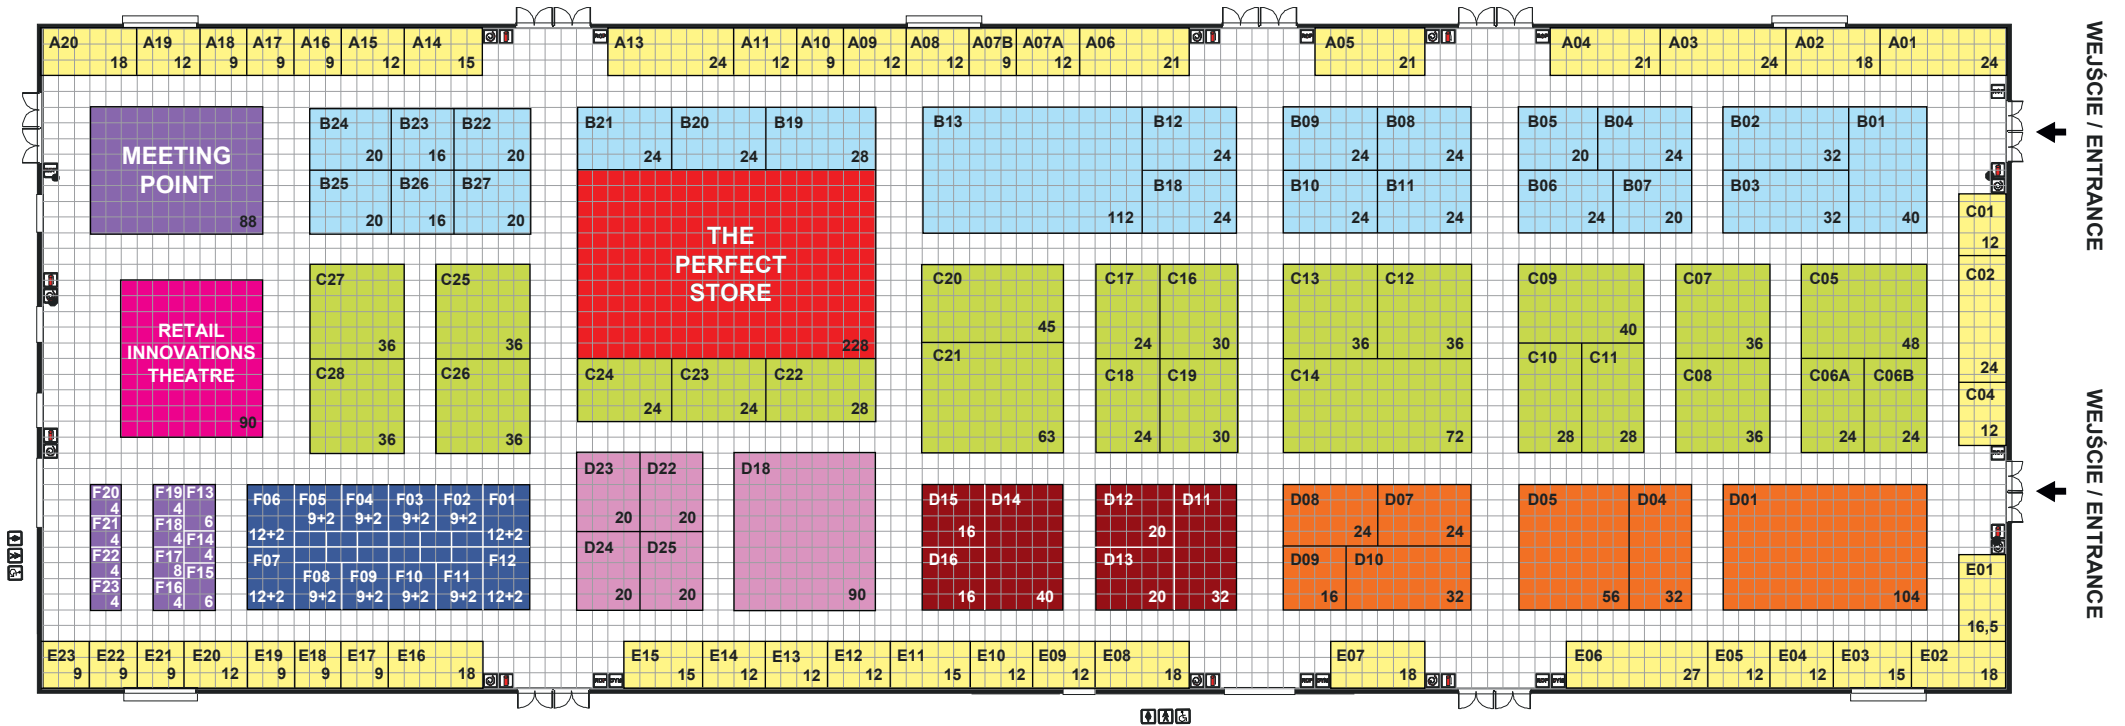

Plan stoisk na kolejnych stronach
Floor plan on the following pages

- RETAIL TECHNOLOGY
- STORE DESIGN
- EQUIPMENT & SERVICES
- MIXED ZONE
- SALON DIGITAL SIGNAGE
- SALON IT & E-COMMERCE
- SALON GASTRO
- START-UP

WEJŚCIE / ENTRANCE

WEJŚCIE / ENTRANCE

■ RETAIL TECHNOLOGY ■ STORE DESIGN ■ MIXED ZONE